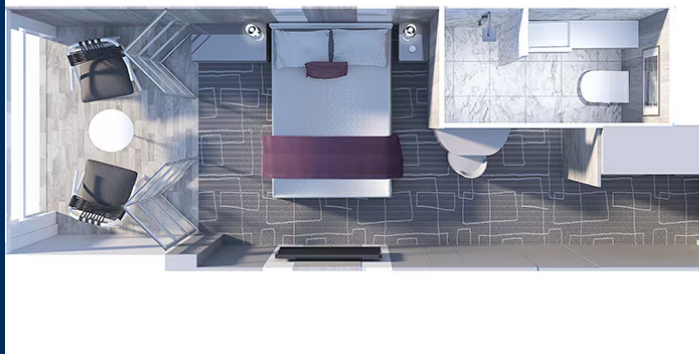

Stateroom images and features are samples only. Actual furniture, fixtures, colors and configurations may vary. All measurements are approximate; drawing not to scale.