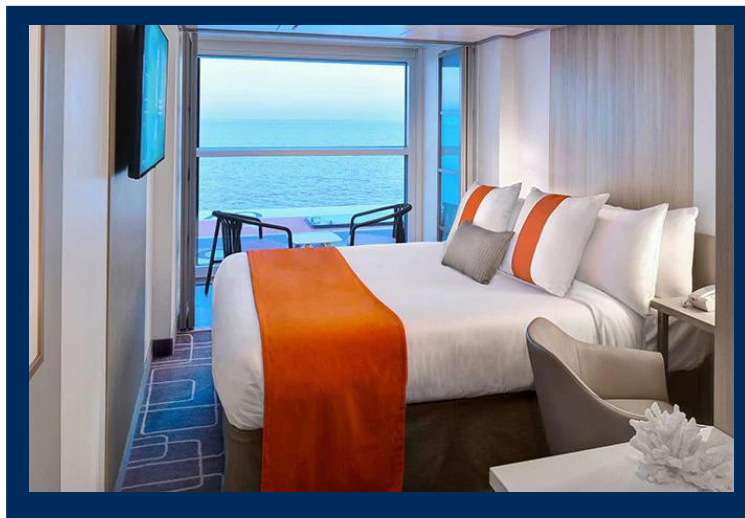

Edge Stateroom with Infinite Veranda

Categories: E2, E1

Cabin Size: 201 sq. ft.

Veranda Size: 42 sq. ft.

Stateroom Features:

- Floor-to-ceiling Infinite Veranda
- Sitting area with sofa
- Vanity area
- Private bathroom with shower
- Individual safe
- Queen Size bed convertible to two single beds
- Hair dryer
- Mini-fridge*
- Thermostat-controlled air-conditioning
- Some staterooms may have a trundle bed
- Plentiful storage in bathroom and wardrobe
- Dual voltage 110/220 AC
- Interactive television system
- Celebrity eXhale® bedding featuring Cashmere Mattress
- Accessible cabins available (E1 only)

Stateroom images and features are samples only. Actual furniture, fixtures, colors and configurations may vary. All measurements are approximate; drawing not to scale.

Amenities:

- Plush 100% cotton bathrobes and towels
- Four pillows in every stateroom
- Premium custom blended bath products

*Additional charges apply

Edge SINGLE Stateroom with Infinite Veranda

Category: ES

Cabin Size: 142 sq. ft.

Veranda Size: 42 sq. ft.

Stateroom Features:

- Floor-to-ceiling Infinite Veranda
- Vanity area
- Private bathroom with shower
- Individual safe
- Queen Size bed
- Hair dryer
- Mini-fridge*
- Thermostat-controlled air-conditioning
- Plentiful storage in bathroom and wardrobe
- Dual voltage 110/220 AC
- Interactive television system
- Celebrity eXhale® bedding featuring Cashmere Mattress
- Cabins may have obstructed view from lifeboats below
- Available to single occupants only

Dining:

- Complimentary breakfast, lunch, and dinner available in a variety of restaurants
- 24-hour room service*

Amenities:

- Plush 100% cotton bathrobes and towels
- Four pillows in every stateroom
- Premium custom blended bath products