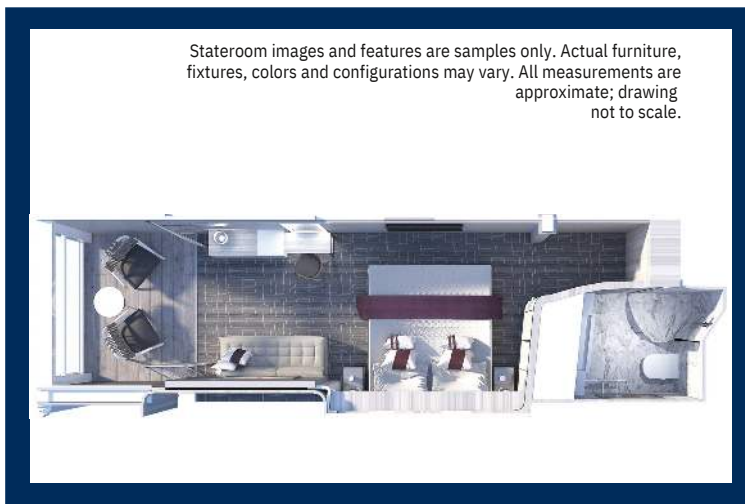

Edge Stateroom with Infinite Veranda

Categories: E2, E1

Cabin Size: 201 sq. ft.

Veranda Size: 42 sq. ft.

Stateroom Features:

- Floor-to-ceiling Infinite Veranda
- Sitting area with sofa
- Vanity area
- Private bathroom with shower
- Individual safe
- Queen Size bed convertible to two single beds
- Hair dryer
- Mini-fridge*
- Thermostat-controlled air-conditioning
- Some staterooms may have a trundle bed
- Plentiful storage in bathroom and wardrobe
- Dual voltage 110/220 AC
- Interactive television system
- Celebrity eXhale® bedding featuring Cashmere Mattress
- Accessible cabins available (E1 only)

Stateroom images and features are samples only. Actual furniture, fixtures, colors and configurations may vary. All measurements are approximate; drawing not to scale.

Amenities:

- Plush 100% cotton bathrobes and towels
- Four pillows in every stateroom
- Premium custom blended bath products

*Additional charges apply

Edge SINGLE Stateroom with Infinite Veranda

Category: ES

Cabin Size: 142 sq. ft.

Veranda Size: 42 sq. ft.

Stateroom Features:

- Floor-to-ceiling Infinite Veranda
- Vanity area
- Private bathroom with shower
- Individual safe
- Queen Size bed
- Hair dryer
- Mini-fridge*
- Thermostat-controlled air-conditioning
- Plentiful storage in bathroom and wardrobe
- Dual voltage 110/220 AC
- Interactive television system
- Celebrity eXhale® bedding featuring Cashmere Mattress
- Cabins may have obstructed view from lifeboats below
- Available to single occupants only