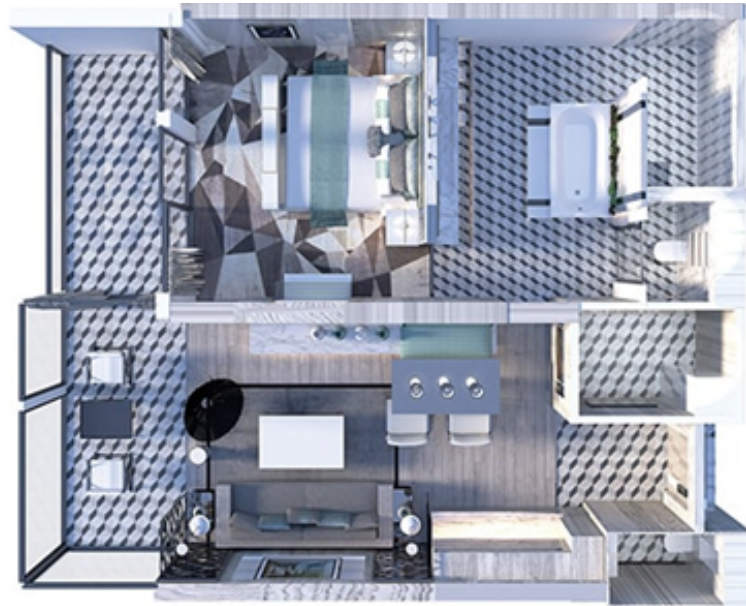

Royal Suite with Private Veranda

Category: RS

Cabin Size: 687 sq. ft.

Veranda Size: 72 sq. ft.

Stateroom Features:

- Two-room suite with large living area, one bedroom, and one full bathroom and a half bathroom
- Separate living room with dining area
- Veranda with lounge seating
- Floor-to-ceiling sliding glass doors
- Exclusive eXhale® bedding featuring plush duvets, 100% pure cotton sheets and a pillow menu
- Queen Size bed convertible to 2 single beds
- Queen sleeper sofa
- Private bathroom with soaking tub and separate shower with double sink vanity
- Generous storage space
- Thermostat-controlled air conditioning
- Individual safe
- Dual voltage 110/220 AC
- Mini-fridge
- Hair dryer
- Interactive Television System

Stateroom images and features are samples only. Actual furniture, fixtures, colors and configurations may vary. All measurements are approximate; drawing not to scale.

Services:

- Personal Butler
- Priority check-in, departure, and port tendering/boarding
- Priority luggage delivery
- Daily delivery of afternoon savories
- Reserved theater on Evening Chic nights
- Complimentary in-suite specialty coffees
- Complimentary shoeshine service
- Fresh fruit delivered upon request
- Exclusive access to Retreat Concierge Lounge, providing concierge services and unique food and beverage services
- Dedicated pre-cruise Retreat Concierge

Extra Royal Suite Amenities:

- Premium Beverage Package for all guests in suite
- Unlimited Premium Wi-Fi for all guests
- Unlimited lunch and dinner in all specialty restaurants
- Complimentary bottled water, soda and beer stocked daily
- Complimentary laundry service twice per cruise
- Two complimentary bottles of premium spirits

In Suite Amenities:

- Welcome bottle of Perrier Jouet Champagne
- Celebrity Tote Bag
- Complimentary use of umbrella and binoculars
- Premium bath amenities
- Plush bedroom slippers and 100% cotton bathrobes
- Grohe massaging showerhead