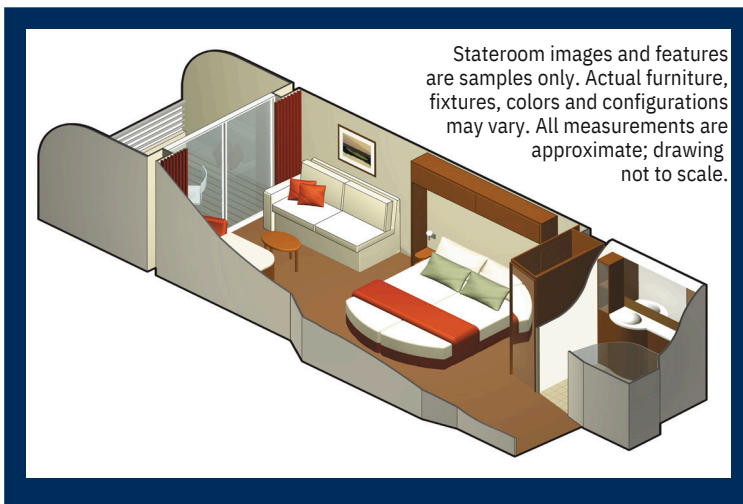

Veranda Stateroom

Categories: V2, V1, DV

Cabin Size: 192 sq. ft.

Veranda Size: 54 sq. ft.

Stateroom Features:

- Floor-to-ceiling sliding glass doors
- Sitting area with sofa
- Vanity area
- Private bathroom
- Individual safe
- Queen Size bed convertible to two single beds
- Hair dryer
- Mini-fridge*
- Thermostat-controlled air-conditioning
- Some staterooms may have a trundle bed
- Plentiful storage in bathroom and wardrobe
- Dual voltage 110/220 AC
- Interactive television system
- Celebrity eXhale® bedding featuring Cashmere Mattress
- Accessible cabins available (2B only)

Amenities:

- Plush 100% cotton bathrobes and towels
- Four pillows in every stateroom
- Premium custom blended bath products
- Celebrity shopping bag

*Additional charges apply