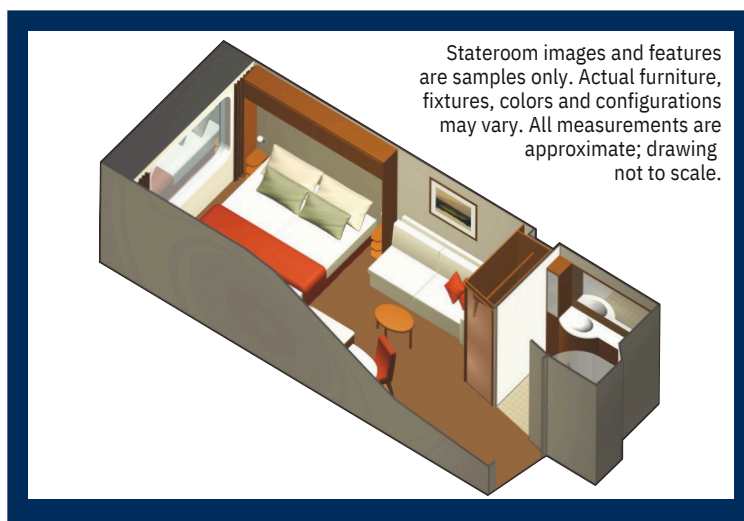

## Oceanview Stateroom

Category: 02, 01

Cabin Size: 176 sq. ft.

### Stateroom Features:

- Window with expansive view of the ocean
- Sitting area with sofa
- Vanity area
- Private bathroom
- Individual safe
- Queen Size bed convertible to two single beds
- Hair dryer
- Mini-fridge\*
- Thermostat-controlled air-conditioning
- Some staterooms may have a trundle bed
- Plentiful storage in bathroom and wardrobe
- Dual voltage 110/220 AC
- Interactive television system
- Celebrity eXhale® bedding featuring Cashmere Mattress
- Accessible cabins available