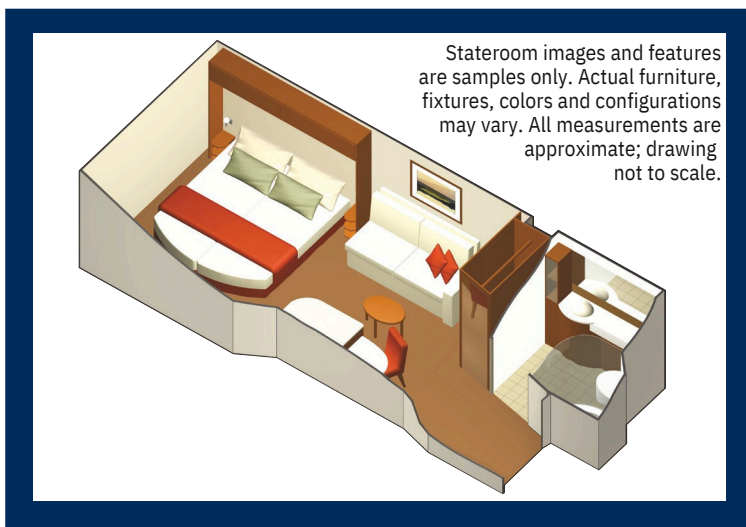

Amenities:

- Plush 100% cotton bathrobes and towels
- Four pillows in every stateroom
- Premium custom blended bath products
- Celebrity shopping bag